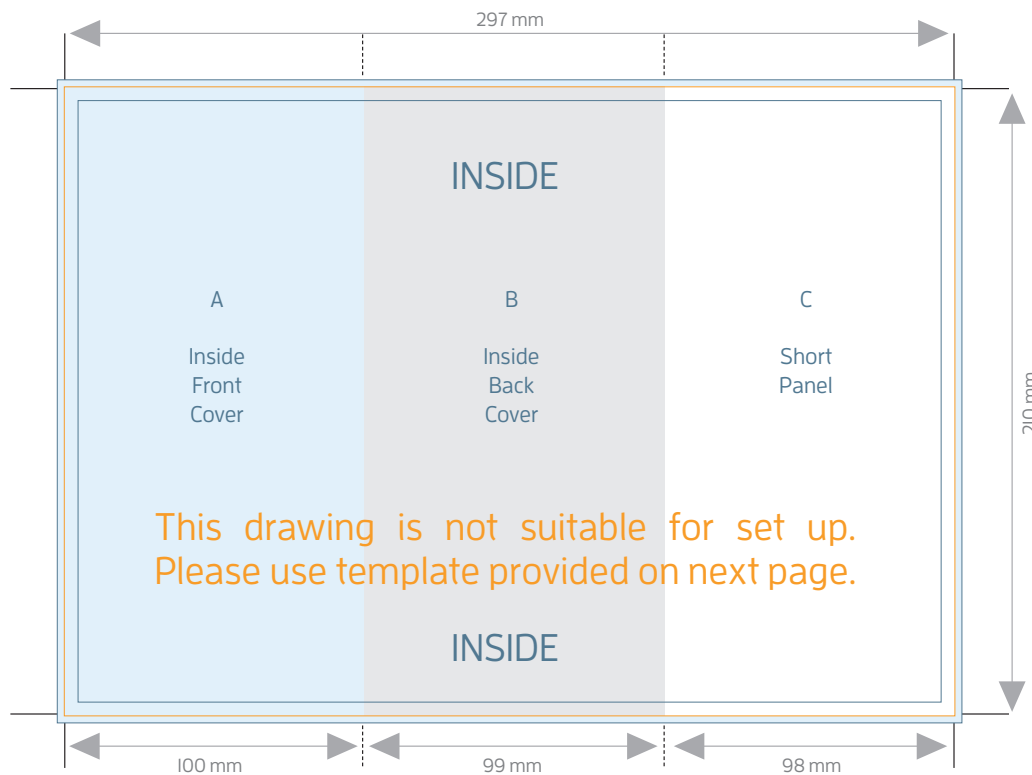

A4 to DL 6pp FLYERS - ROLL FOLD (100x99x98mm)

FOLDED SIZE: 100mm x 210mm

TRIM SIZE: 297mm x 210mm

BLEED: 301mm x 214mm

SAFE PRINT AREA: 291mm x 204mm

Brochure artwork needs to be supplied as a two page PDF.
Outside as Page 1 and Inside as Page 2.

A4 to DL 6pp FLYERS - ROLL FOLD (100x99x98mm)

FOLDED SIZE: 100mm x 210mm

OUTSIDE file supplied as Page 1

A4 to DL 6pp FLYERS - ROLL FOLD (100x99x98mm)

FOLDED SIZE: 100mm x 210mm

INSIDE file supplied as Page 2