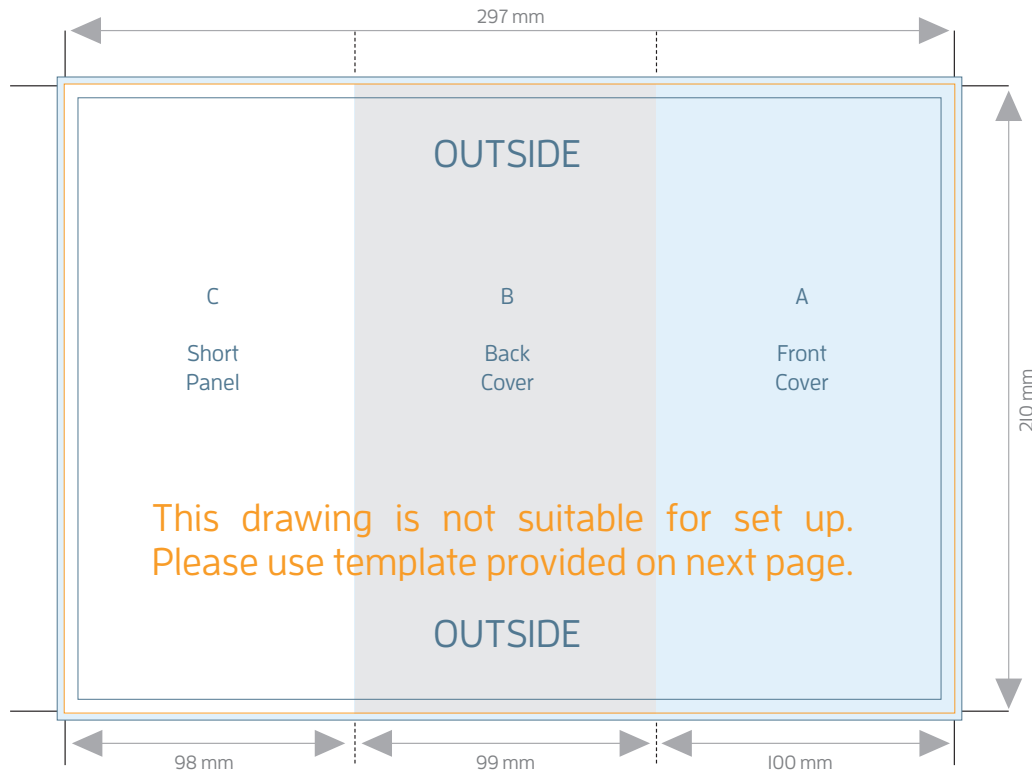

A4 to DL 6pp FLYERS - ROLL FOLD (100x99x98mm)

FOLDED SIZE: 100mm x 210mm

TRIM SIZE: 297mm x 210mm

BLEED: 301mm x 214mm

SAFE PRINT AREA: 291mm x 204mm

Brochure artwork needs to be supplied as a two page PDF.
Outside as Page 1 and Inside as Page 2.

A4 to DL 6pp FLYERS - ROLL FOLD (100x99x98mm)

FOLDED SIZE: 100mm x 210mm

OUTSIDE file supplied as Page 1

A4 to DL 6pp FLYERS - ROLL FOLD (100x99x98mm)

FOLDED SIZE: 100mm x 210mm

INSIDE file supplied as Page 2